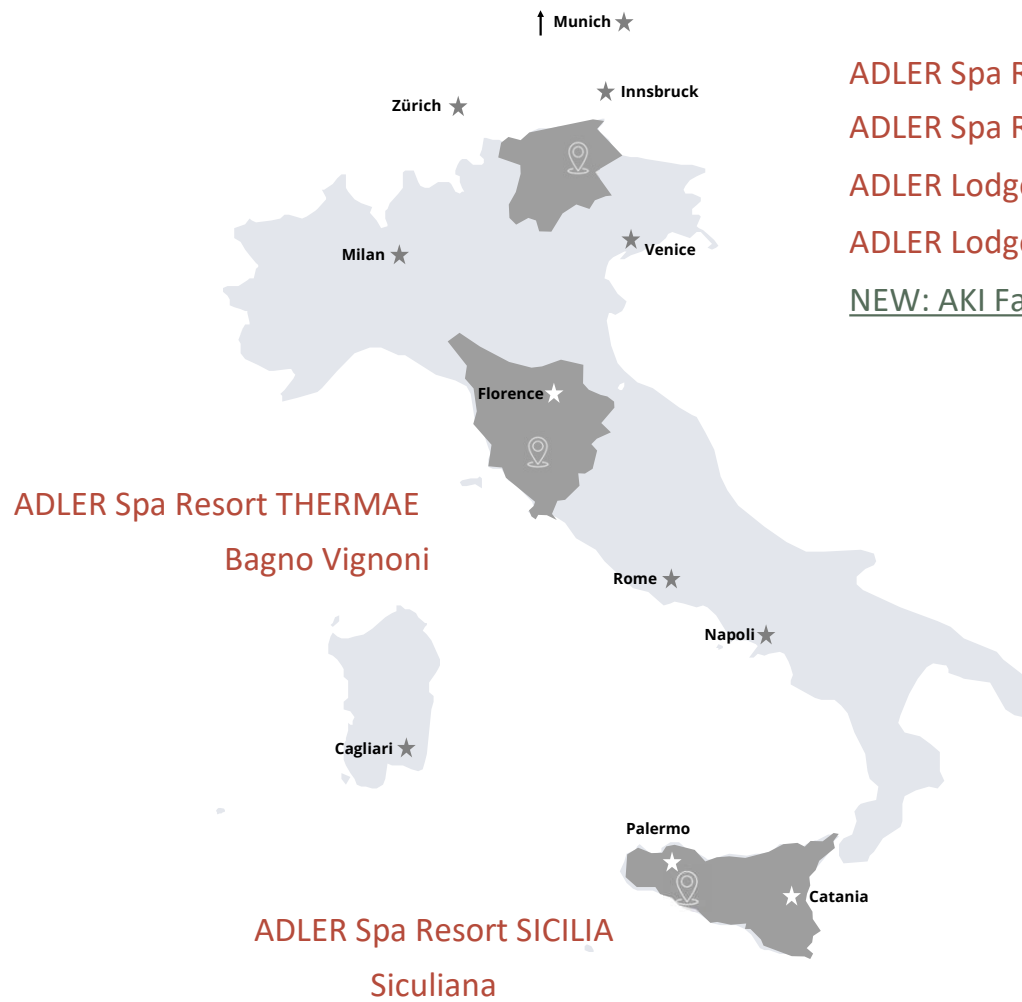

 90 rooms

ADLER Spa Resort BALANCE

 Dolomites - Ortisei

 2008

 31 rooms

ADLER Lodge ALPE

 Alpe di Siusi

 2014

 30 rooms

ADLER Lodge RITTEN

 Renon - Bolzano

 2019

 42 rooms

ADLER Spa Resort SICILIA

 Siculiana - Sicily

 2022

 90 rooms

ADLER Spa Resort DOLOMITI - Ortisei

ADLER Spa Resort BALANCE - Ortisei

ADLER Lodge ALPE – Alpe di Siusi

ADLER Lodge RITTEN - Renon

NEW: AKI Family Resort PLOSE - Brixen

Dolomites – Bressanone – South Tyrol

2024

70 Family Suites

Bolzano – 40 min | Verona – 2 h | Venice – 3 h | Milan – 3 h 30 min
Munich – 4 h | Zürich – 5 h | Innsbruck – 2 h

Rooms

FAMILY SUITE

50m² | 2 – 5 persons | 2 separate bedrooms

- Welcoming living area with cozy corner
 - Bathroom with spacious shower
- Terrace of approx. 15 m2 with sun lounger