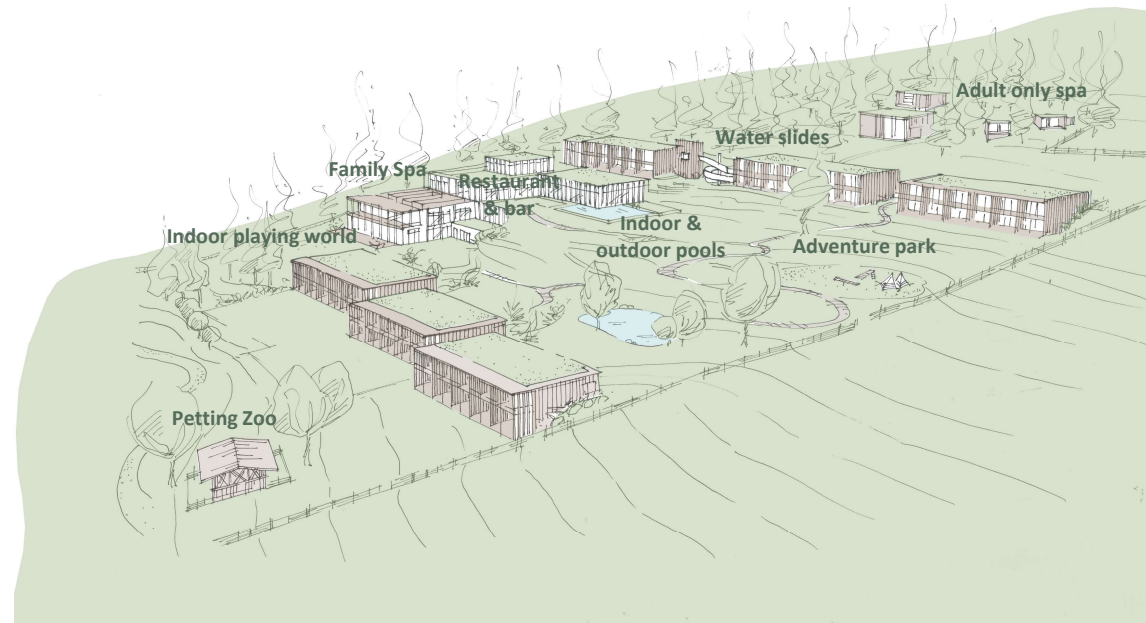

AKI KIDS WORLD

Large indoor and outdoor play world for all age groups

NURSERY & CHILDCARE

Supervision every day & program from 9:00 to 21:00

EQUIPMENT & RENTAL

Any baby and children's supplies items in the room and resort

WELLNESS FOR EVERYONE

AKI water world with pools & slides and the Adults Only Spa in the forest

OUTDOOR EXPERIENCE

Bike rental, shuttle service & the hotel's own children's ski slope

Marketing tools now available

www.aki-plose.com

Social Media

ADLER Spa Resorts & Lodges
5.487 follower
1m · Modificato ·

First family resort opening by ADLER: AKI Family Resort PLOSE.
[Vedi traduzione](#)

162
1 commento · 8 diffusioni post